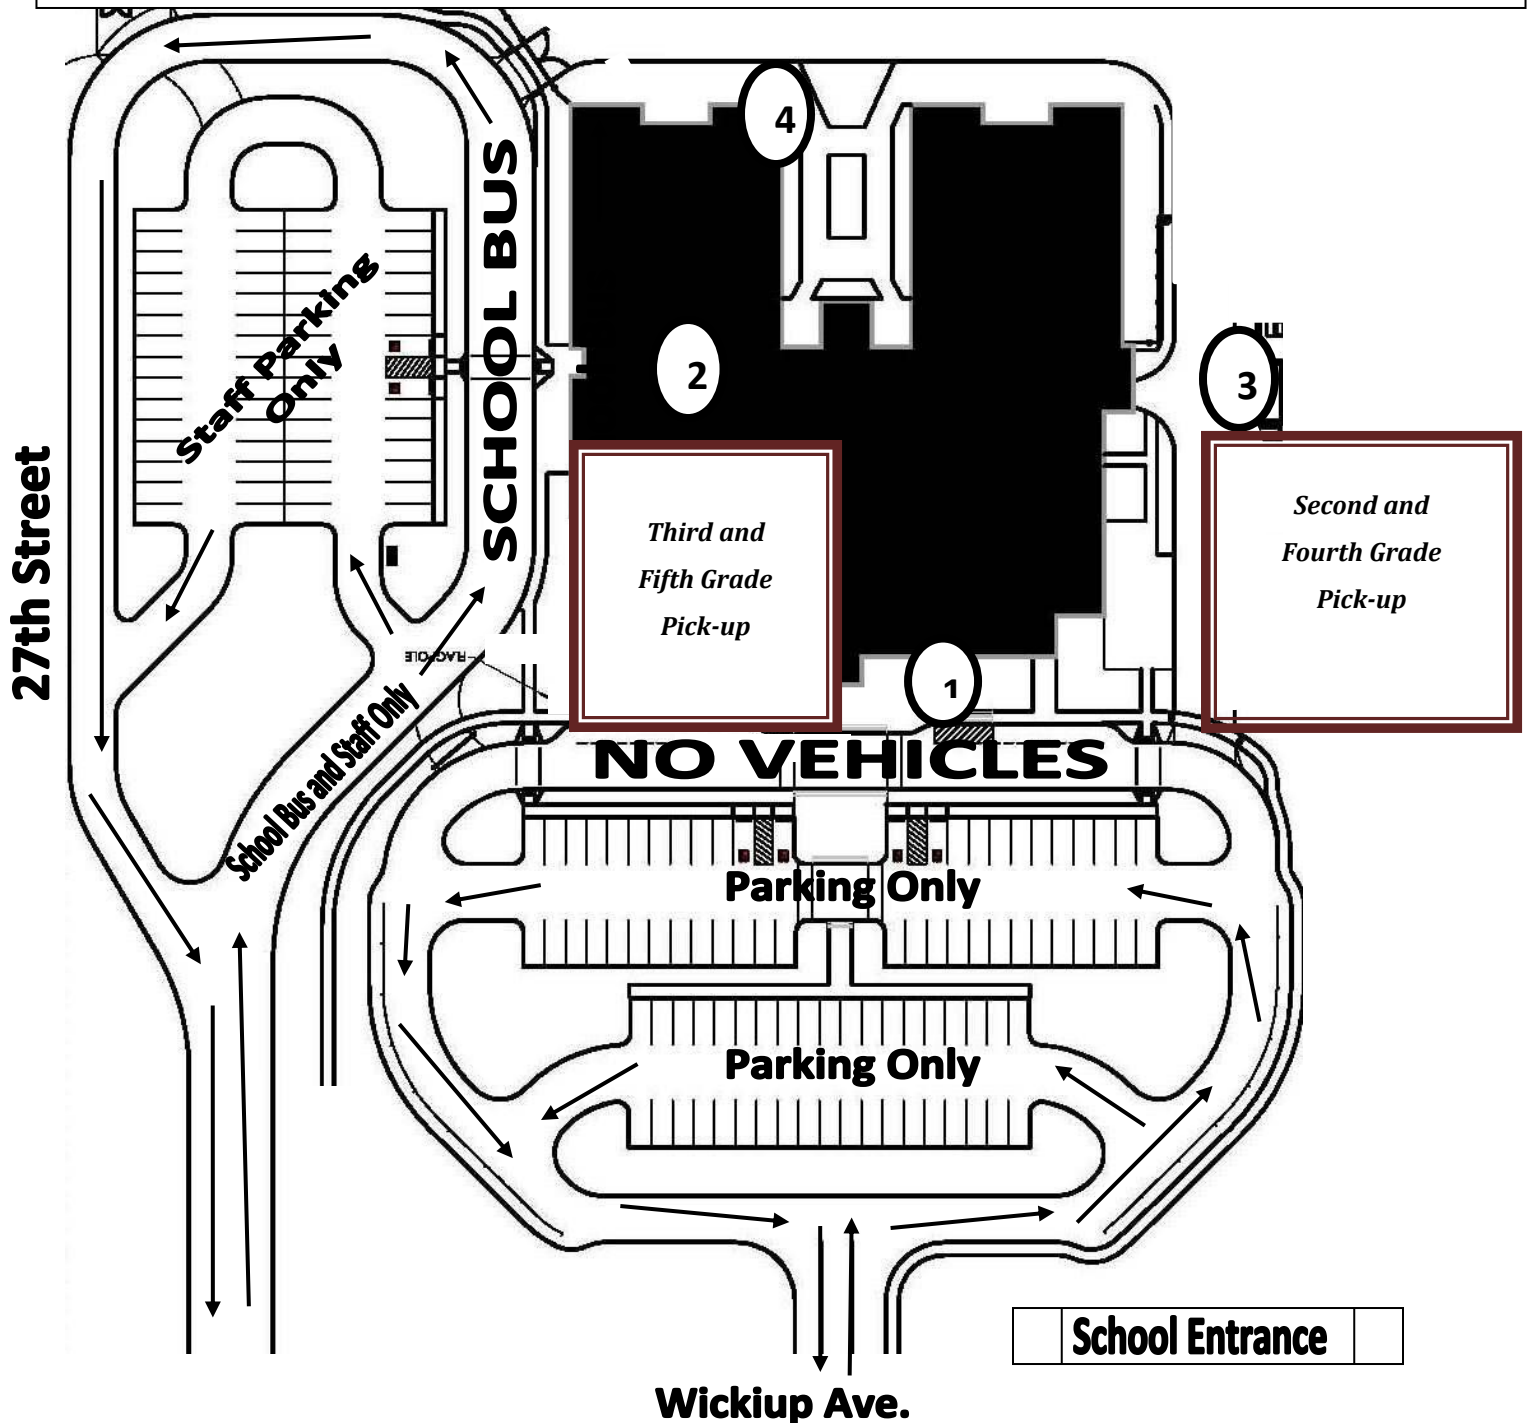

Sage

2017-2018 Elementary School

Carolyn Espinosa, Principal

P.M. Dismissal

1. Front Door- First Grade Students, and ALL walkers
2. East Door- Third and Fifth Grade pick-up
3. West Door- Second and Fourth Grade pick-up
4. Back Gate- All bus riding students

Note-

A walker is anyone not meeting someone

Pick-up- Someone is meeting them to go home (parent, sibling, siblings at this school, too)

First-Fifth Grade Pick-Up 3:35 p.m.

For the safety of all students, parents must park their cars and meet students at designated dismissal exits. Please pick up your youngest child first.

School Entrance