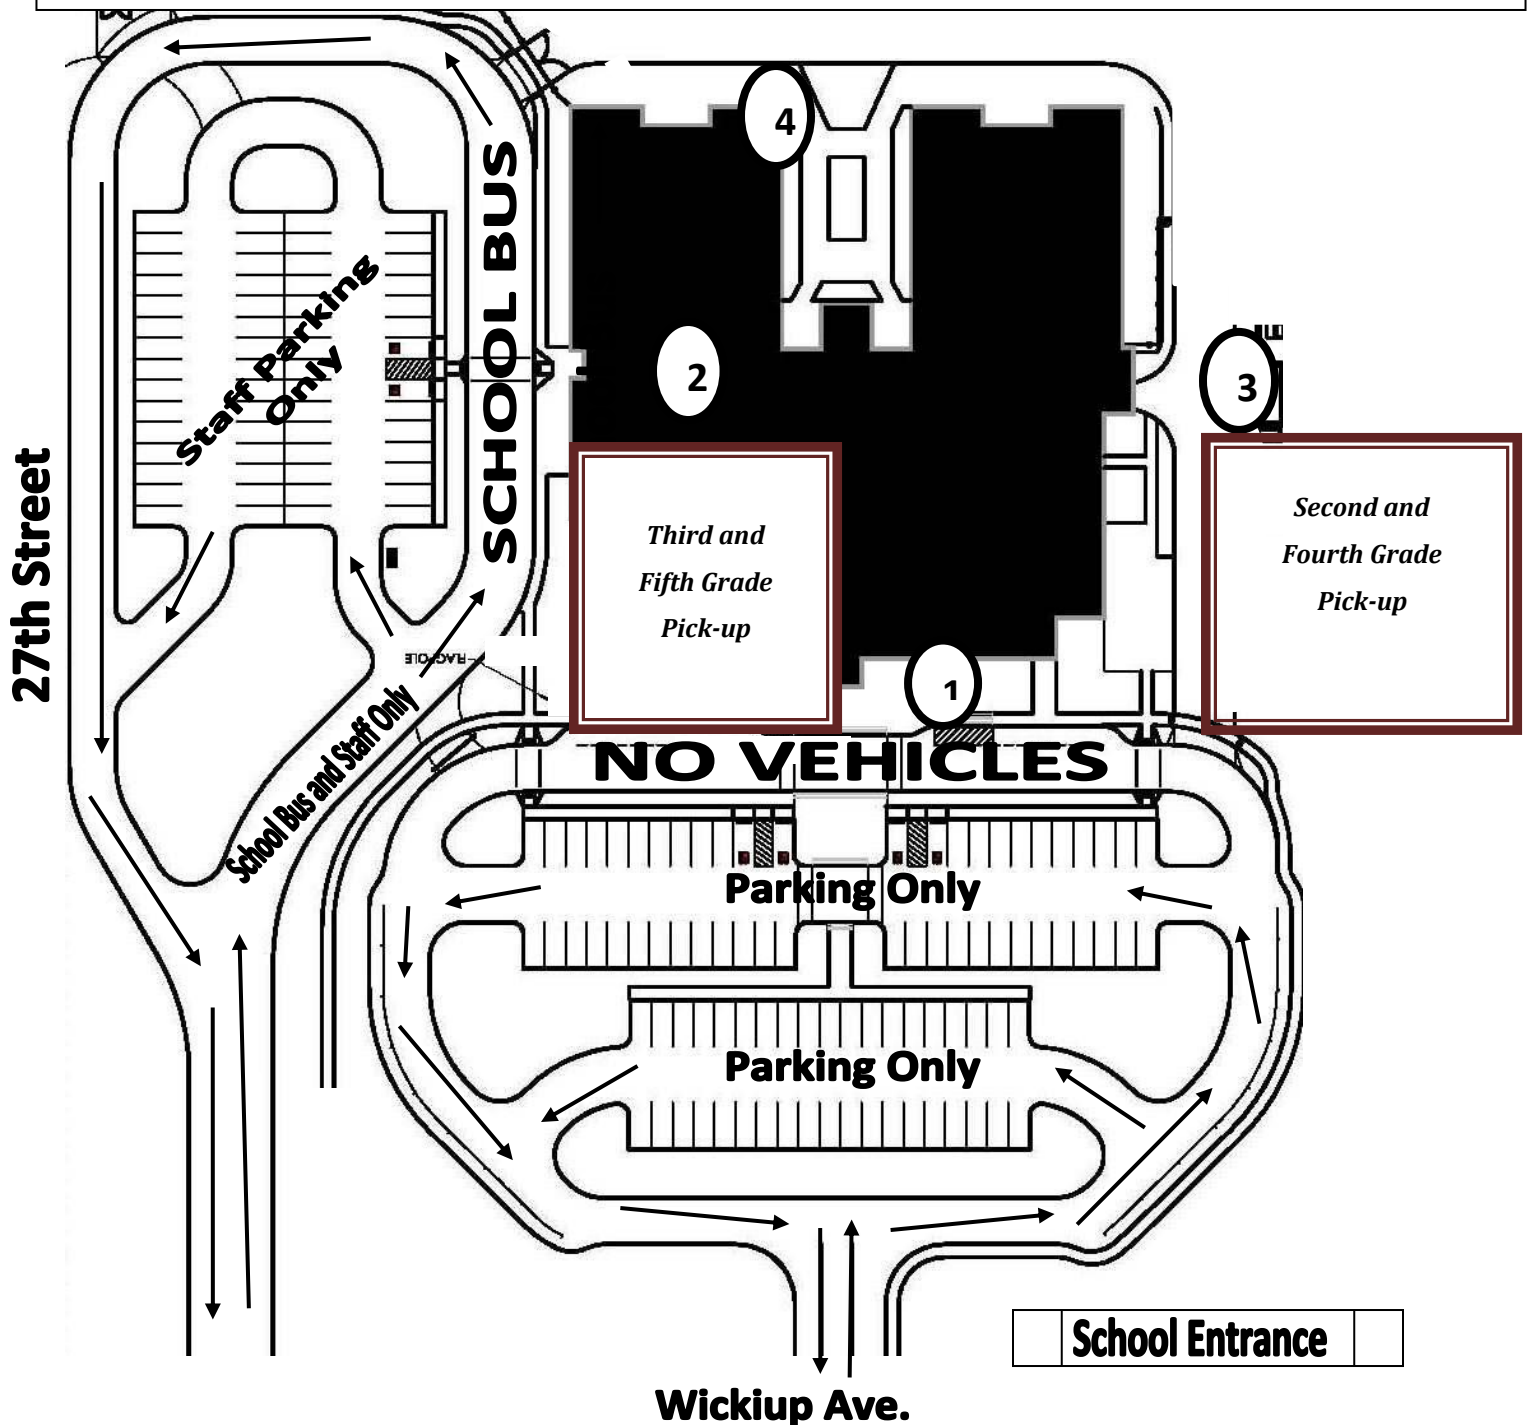

## P.M. Dismissal

1. Front Door- First Grade Students, and ALL walkers
2. East Door- Third and Fifth Grade pick-up
3. West Door- Second and Fourth Grade pick-up
4. Back Gate- All bus riding students

Note-

A walker is anyone not meeting someone

**Pick-up-** Someone is meeting them to go home (parent, sibling, siblings at this school, too)

First-Fifth Grade Pick-Up 3:35 p.m.

For the safety of all students, parents must park their cars and meet students at designated dismissal exits. Please pick up your youngest child first.